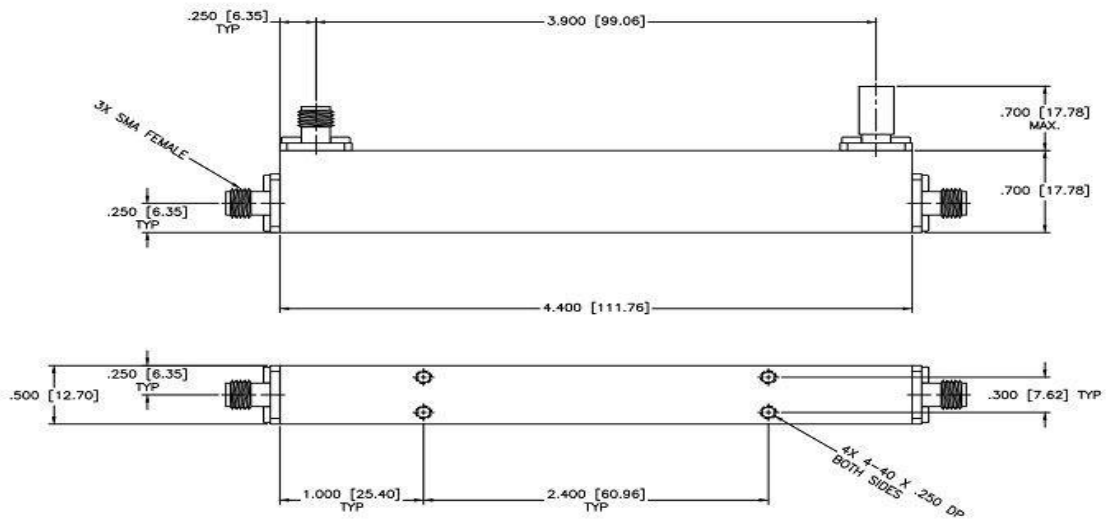

Product: Coupler

Part Number: LDC-0.5/26.5-20S

Specification					
No.	Parameter	Minimum	Typical	Maximum	Units
1	Frequency range	0.5	-	26.5	GHz
2	Nominal Coupling		20		dB
4	Insertion Loss			1.4	db
5	Coupling Accuracy	-	-	±0.7	dB
6	Coupling Sensitivity to Frequency	±1	-		dB
7	Directivity	12			dB
8	VSWR	-	-	1.4	-
9	Power			20	W cw
10	Operating Temperature Range	-40	-	+85	°C
11	Impedance	-	50	-	Ω
12	Connector	Sma-f			
13	Preferred finish	Black/Sliver/yellow/green			

Remarks:

1.Include Theoretical loss 0.11db 2.Power rating is for load vswr better than 1.20:1

Environmental Specifications	
Operational Temperature	-40°C~+85°C
Storage Temperature	-50°C~+95°C
Vibration	25gRMS (15 degrees 2KHz) endurance, 1 hour per axis
Humidity	100% RH at 35°C, 95%RH at 40°C
Shock	20G for 11msec half sine wave,3 axis both directions
Mechanical Specifications	
Housing	Aluminum
Connector	Passivated or stainless steel
Female Contact:	gold plated beryllium brass
Rohs	compliant
Weight	0.2kg

Add: 中国 成都市成华区华翰路 89 号 610000

No.89,Huahan Road, chenghua Zone Chengdu, Sichuan China Zip Code:610000

Outline Tolerances $\pm 0.5(0.02)$

Mounting Holes Tolerances $\pm 0.2(0.008)$

All Connectors: SMA-Female