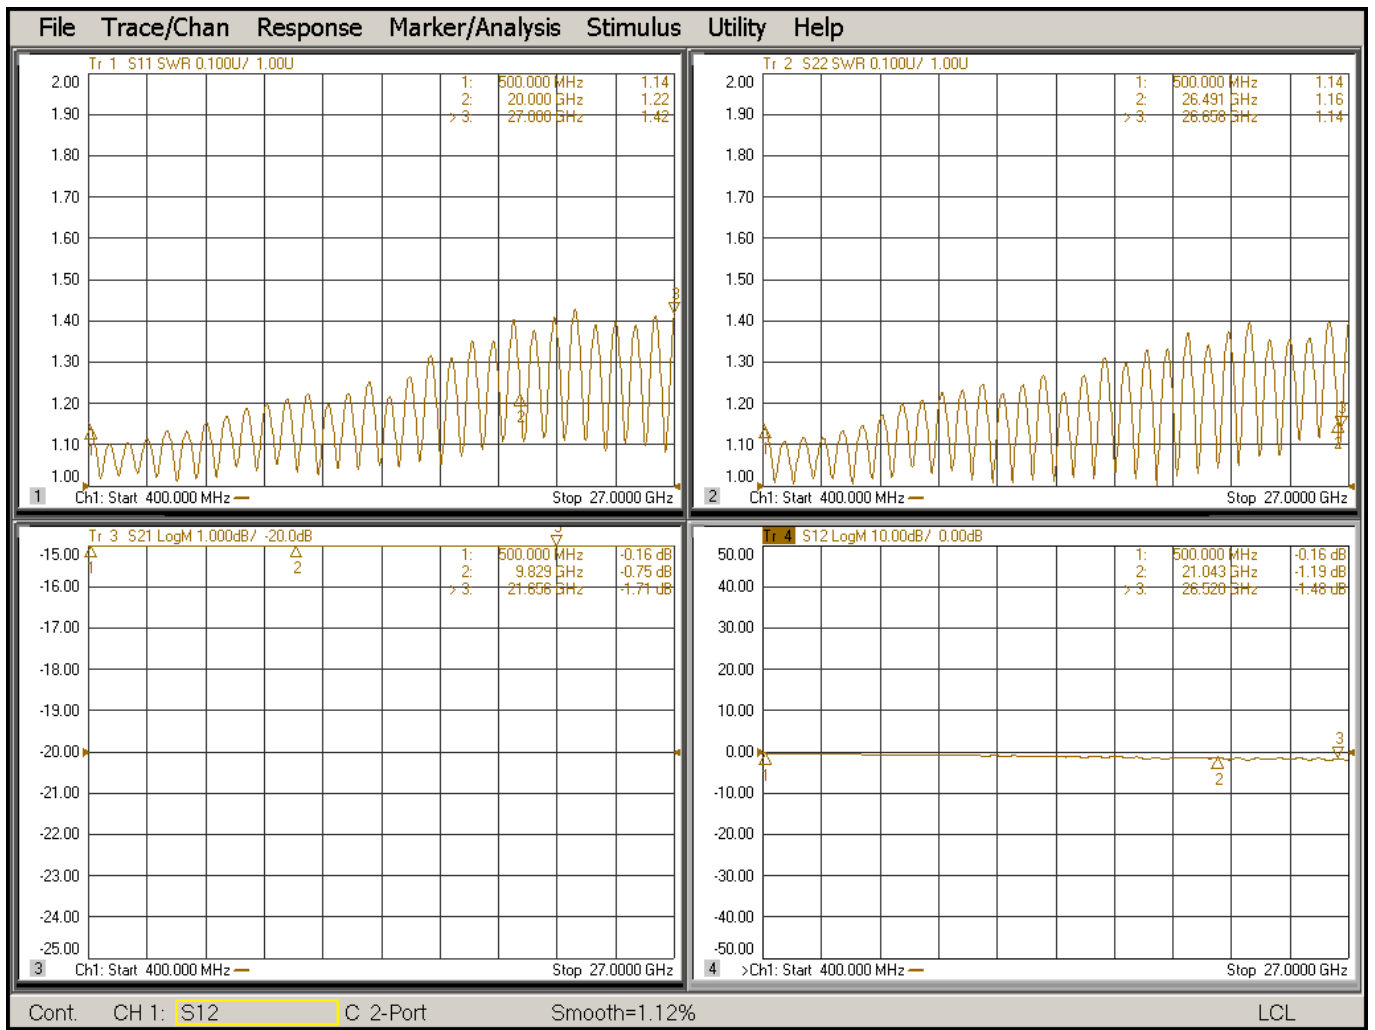

成都利德尔科技有限公司 ChengDu Leader Microwave Technology Co.,Ltd

电话: 028-65199117 传真: 028-65199116

<http://www.leadermicrowave.com> sales@leader-mw.com

TEL: +86-28-65199117 FAX: +86-28-65199116

Add: 中国 成都市成华区华翰路 89 号 610000

No.89,Huahan Road, chenghua Zone Chengdu, Sichuan China Zip Code:610000