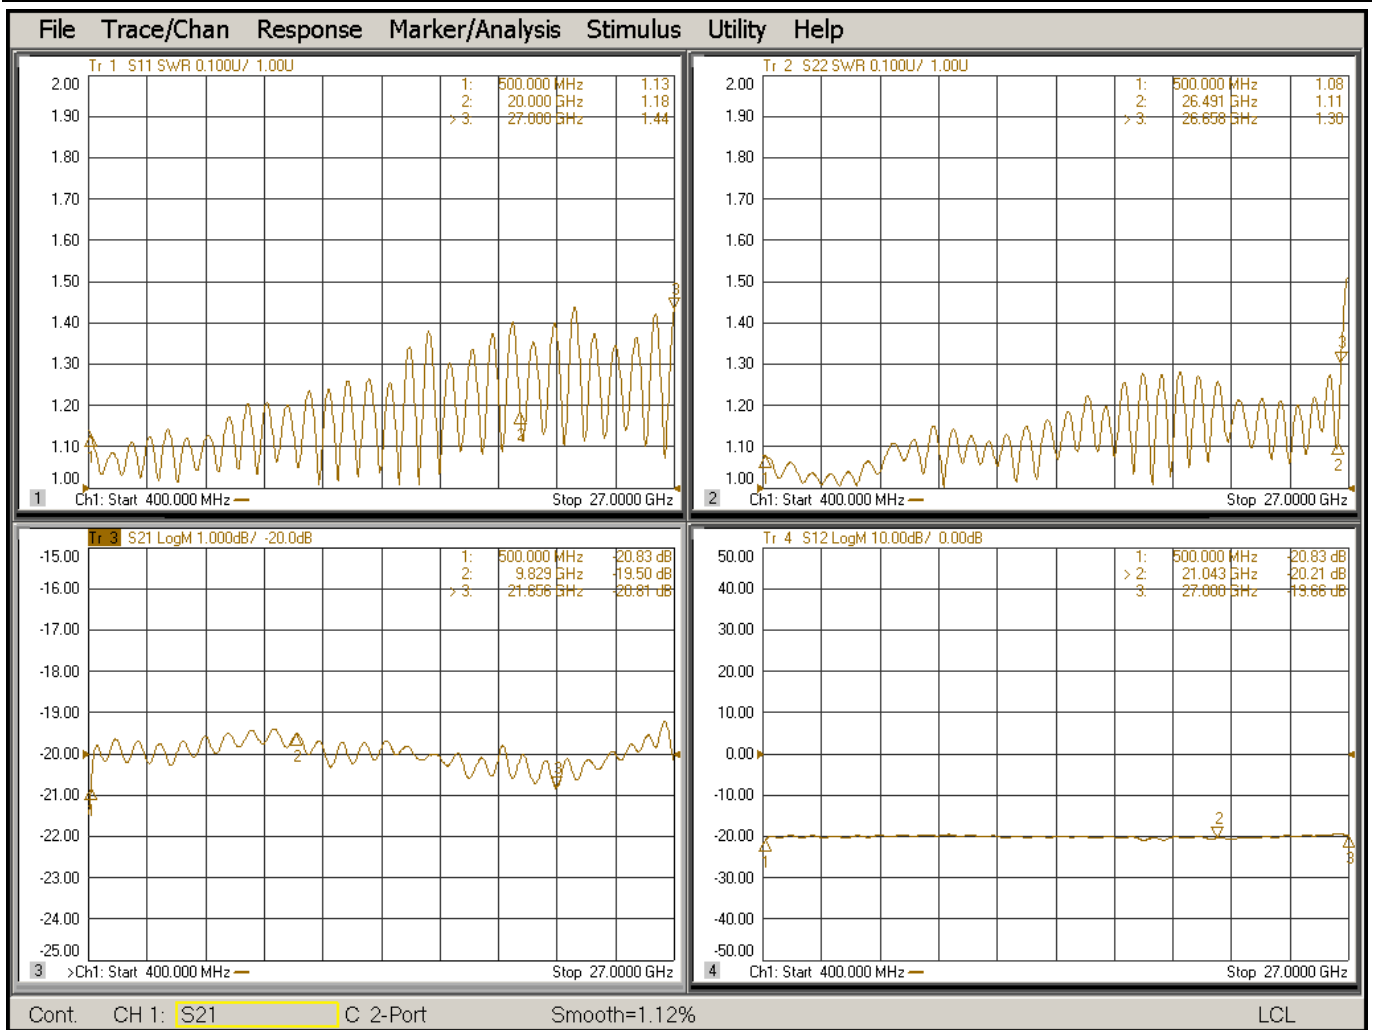

成都利德尔科技有限公司 ChengDu Leader Microwave Technology Co.,Ltd

电话: 028-65199117 传真: 028-65199116

<http://www.leadermicrowave.com> sales@leader-mw.com

TEL: +86-28-65199117 FAX: +86-28-65199116

Add: 中国 成都市成华区华翰路 89 号 610000

No.89,Huahan Road, chenghua Zone Chengdu, Sichuan China Zip Code:610000