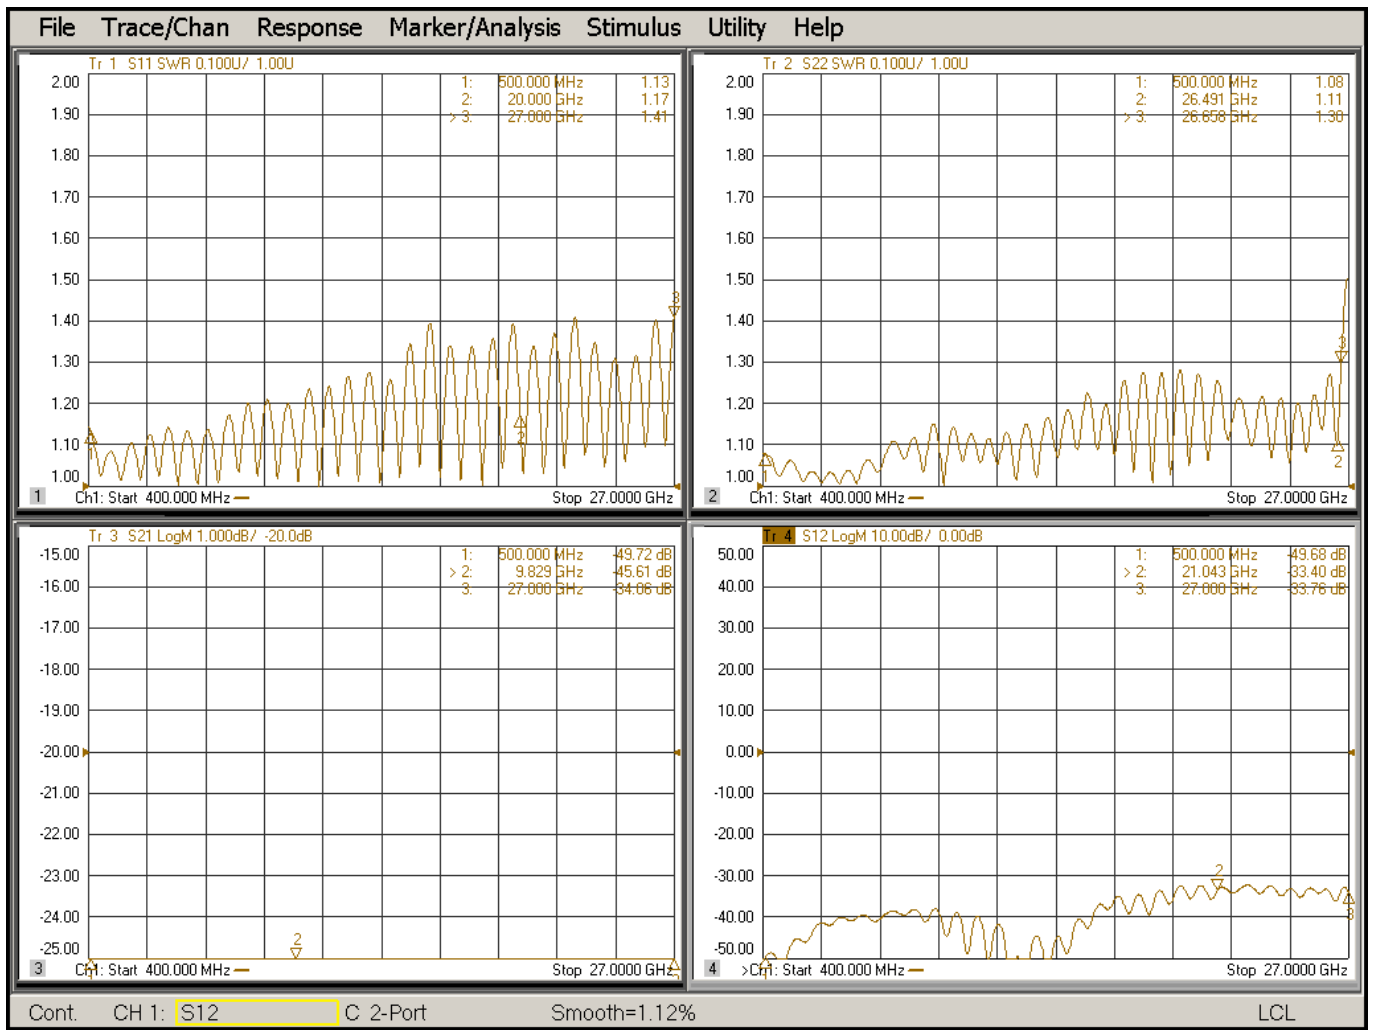

成都利德尔科技有限公司 ChengDu Leader Microwave Technology Co.,Ltd

电话: 028-65199117 传真: 028-65199116

<http://www.leadermicrowave.com> sales@leader-mw.com

TEL: +86-28-65199117 FAX: +86-28-65199116

Add: 中国 成都市成华区华翰路 89 号 610000

No.89,Huahan Road, chenghua Zone Chengdu, Sichuan China Zip Code:610000